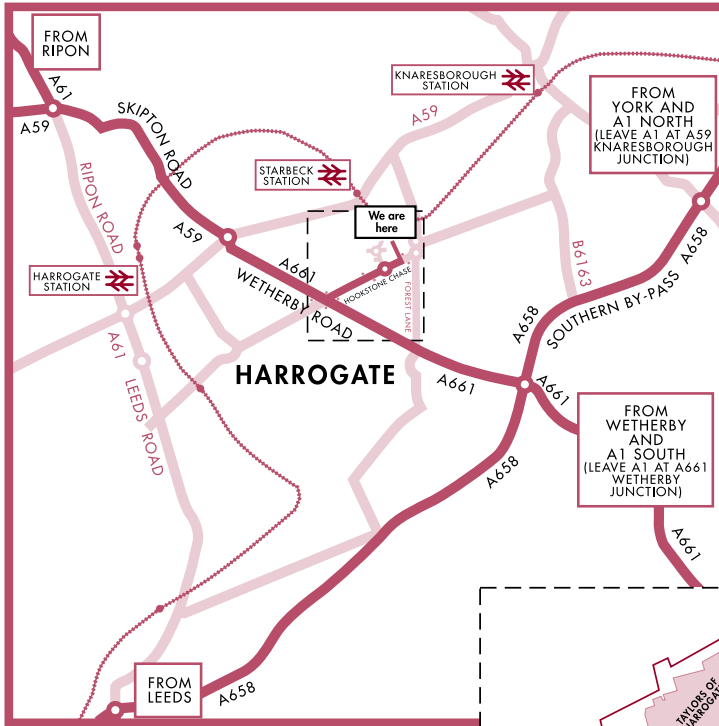

How to find us

If arriving by car

Please use the gates at the bottom of Hookstone Park or the Plumpton Park gates behind Morrisons. If the gates are shut, there is an intercom so you can buzz the Cookery School.

If arriving on foot

Please call us for advice as pedestrian access is limited.

Please note our site is entirely non-smoking.

Bettys Cookery School, Hookstone Park, Hookstone Chase, Harrogate, North Yorkshire HG2 7LD